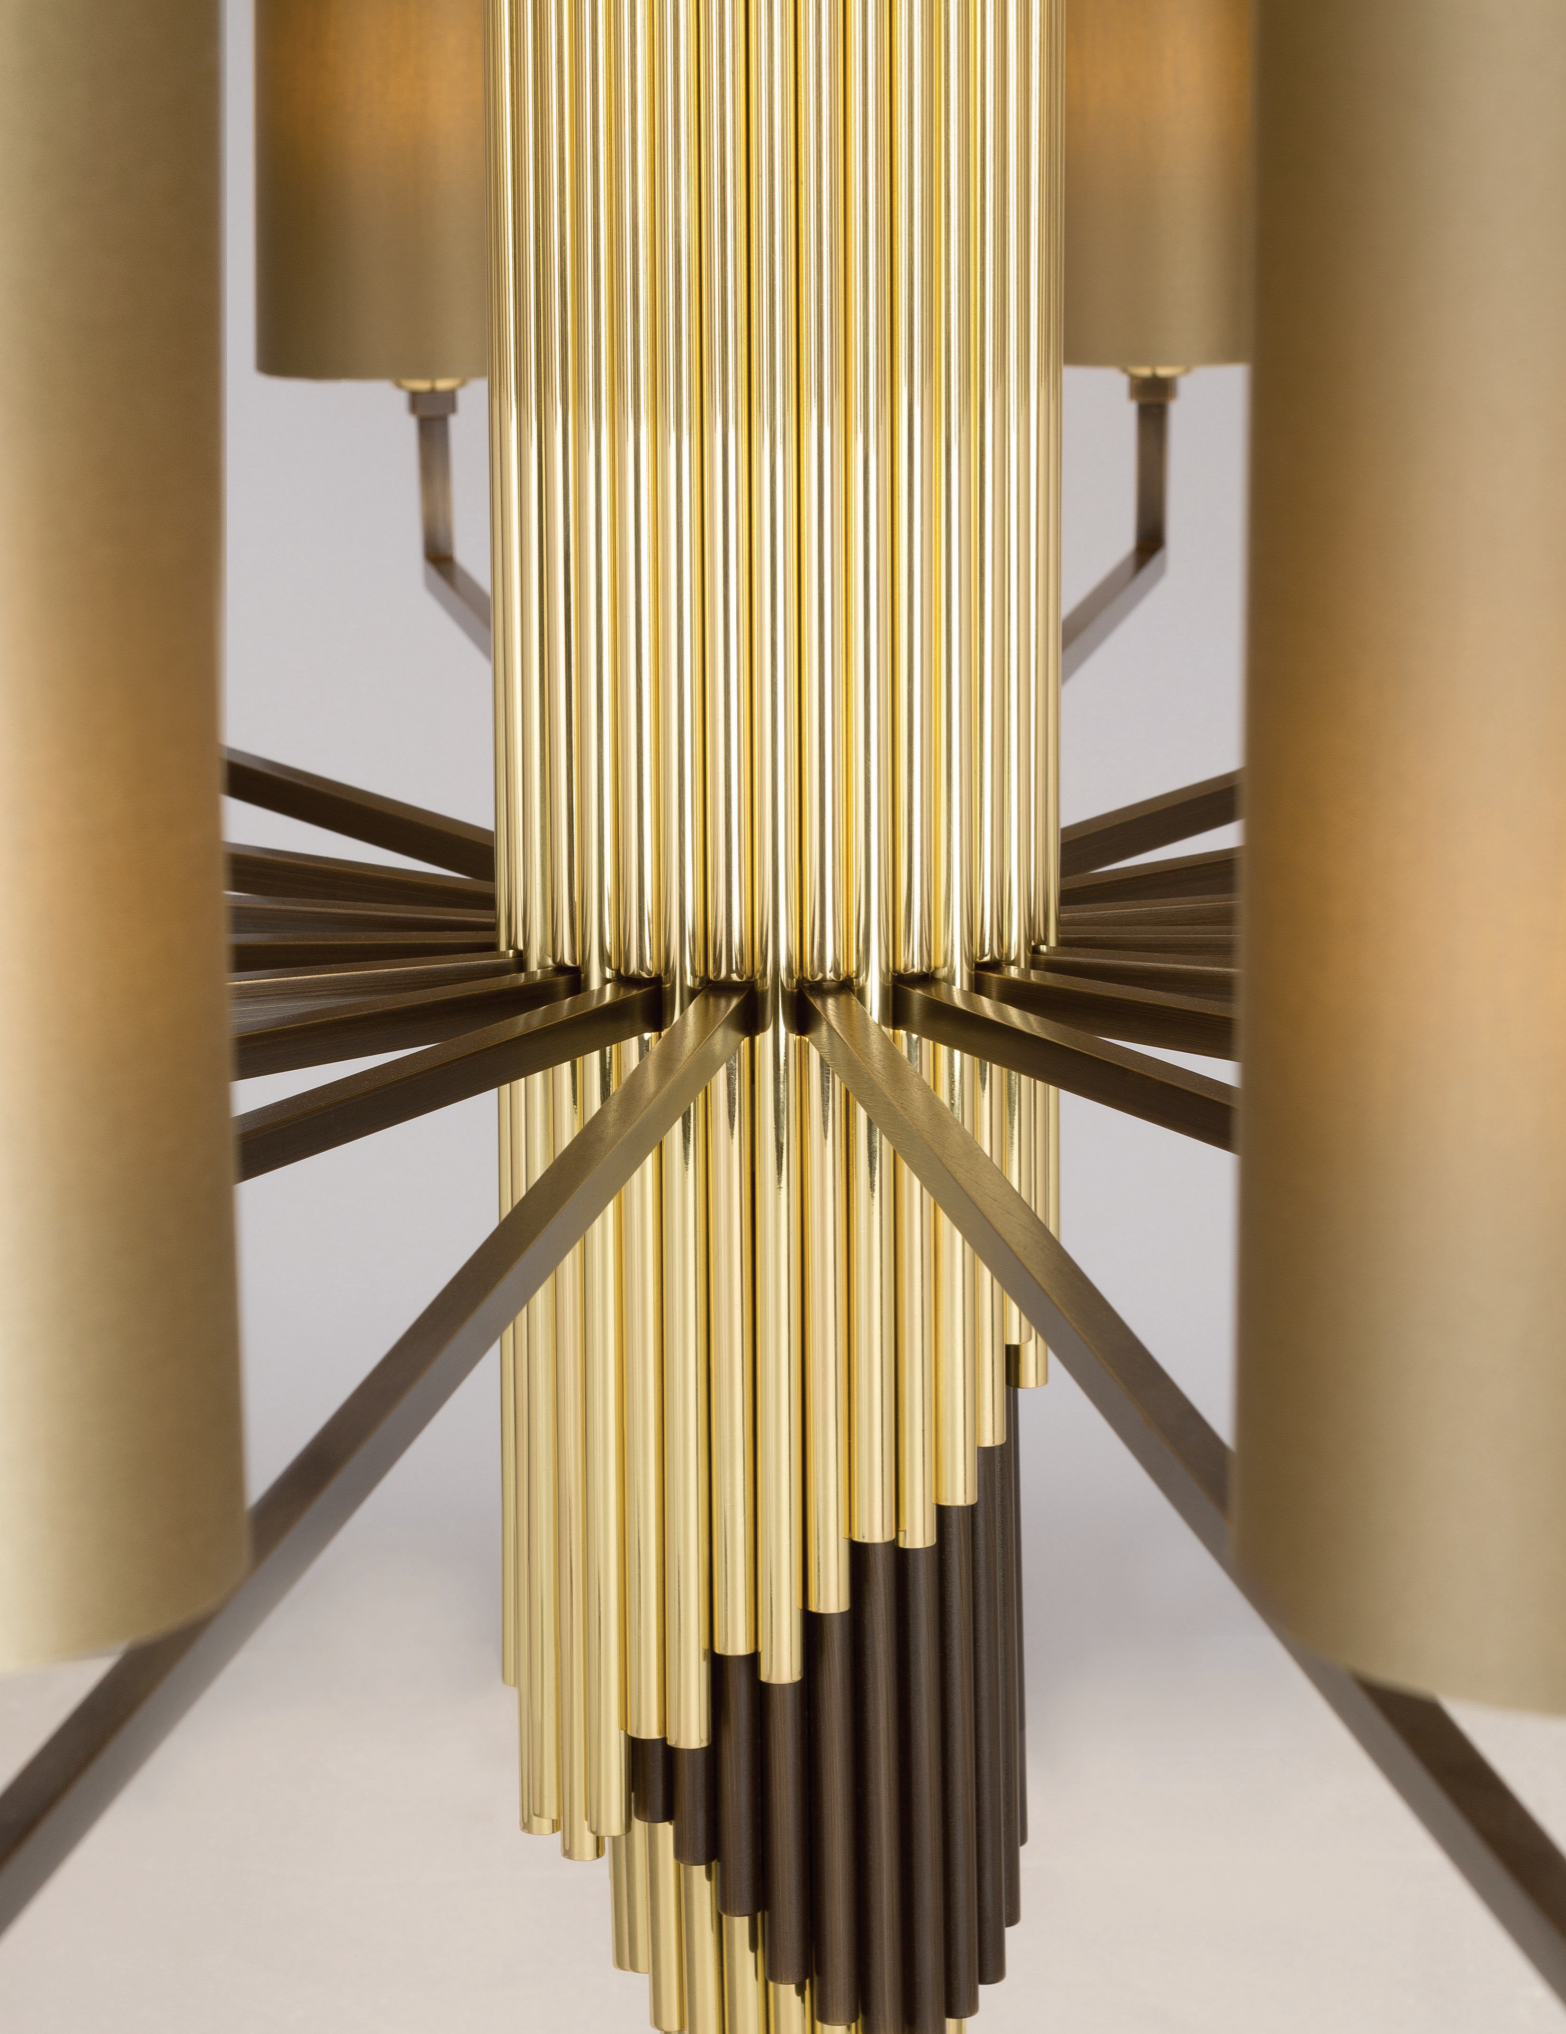

### SHINE CHANDELIER

DIAM.154 X H.170 (CM) PLUS CHAIN

Structure and details in burnished and natural brass. Sage green satin shades  
Struttura e dettagli in ottone brunito e naturale. Paralumi in raso verde salvia

2811-BB-41

SHINE WALL LAMP

L.35 X D.19 X H.70 (CM)

Structure and details in burnished and natural brass. Sage green satin shade  
Struttura e dettagli in ottone brunito e naturale. Paralume in raso verde salvia

2822-BB-41

SHINE TABLE LAMP

DIAM.35 X H.60 (CM)

Structure and details in burnished and natural brass; metal base. Sage green satin shade  
Struttura e dettagli in ottone brunito e naturale; base in metallo. Paralume in raso verde salvia

2833-BB-41

SHINE TABLE LAMP

DIAM.35 X H.60 (CM)

Structure and details in polished and satin nickel finish; metal base. Sage green satin shade  
Struttura e dettagli in finitura nickel lucido e satinato; base in metallo. Paralume in raso verde salvia